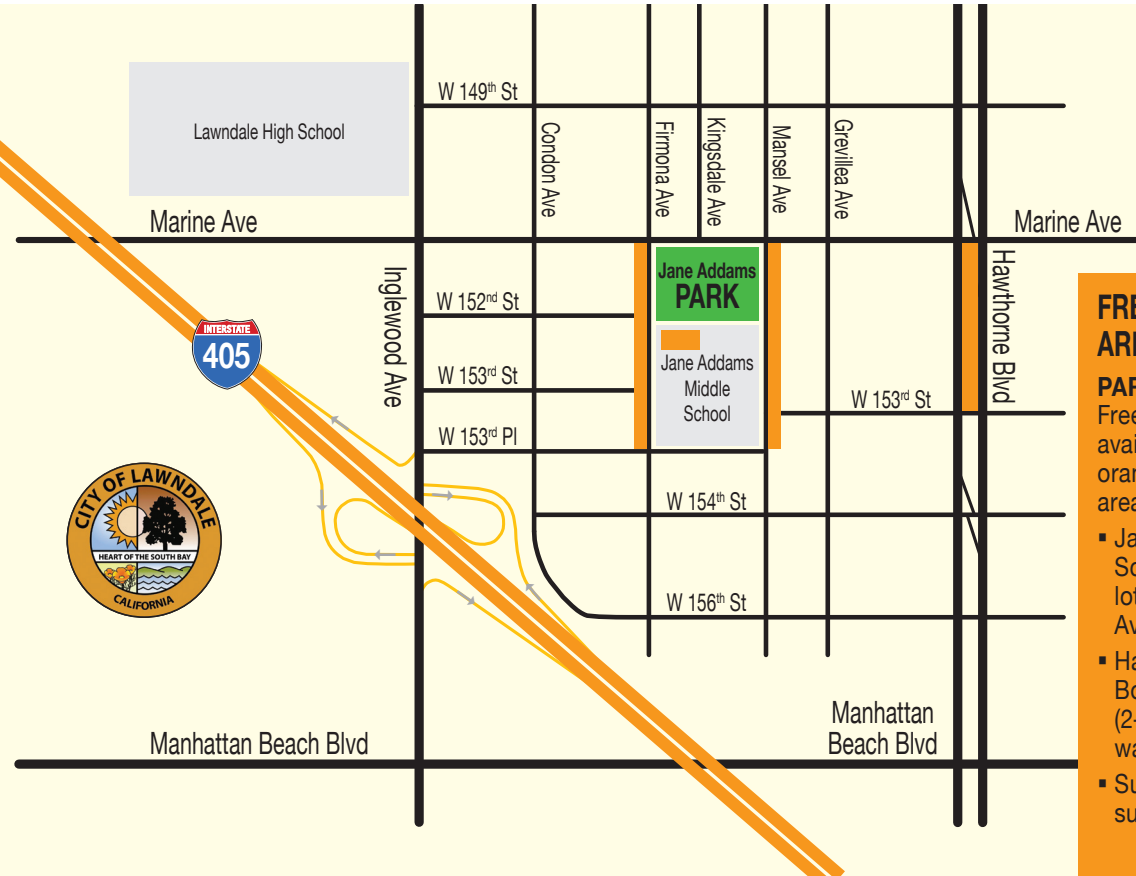

## 9<sup>th</sup> Annual Lawndale BLUES FESTIVAL

**SATURDAY, SEPTEMBER 10, 2022 @ 12 PM**  
Jane Addams Park, 15114 Firmona Ave., Lawndale, CA 90260

Join us  
for this  
**FREE**  
event.

12:00

**Lawndale Blues Boys**

1:00

**Steve Riddle Band**

2:30

**Laurie Morvan Band**

4:00

**Bill Magee Band**

**Event Notes:** All Los Angeles County Department of Public Health guidelines in place on the date of the event will be in effect. No alcohol and no smoking. Food will be available for purchase. Canopies and umbrellas must be set up in the canopy zone or must come down when the show starts. First come, first serve seating. Low back lawn chairs are suggested.

# Jane Addams Park, 15114 Firmona Ave., Lawndale, CA 90260

## FREE PARKING AREAS